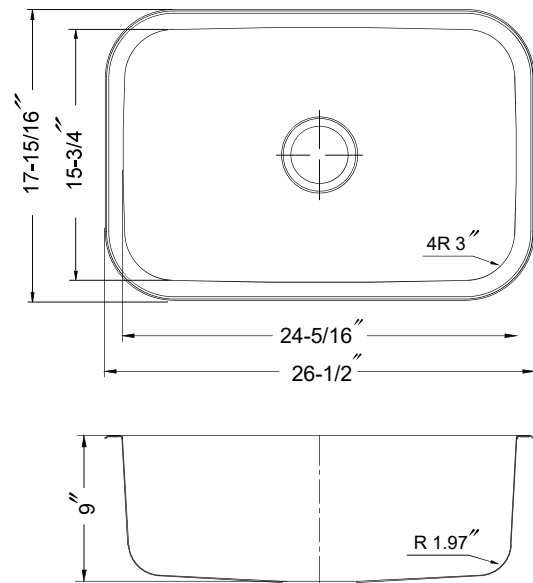

MEDALLION CLASSIC SERIES

Undermount Single Bowl Model MS-2700

MS-2700

FEATURES

- Premium grade T-304 stainless steel
- 9" depth
- 18 gauge
- StoneGuard™ undercoating over Super-Silencer pad
- SpecPlus™ edge
- Fits 30" sink base
- 3-1/2" drain opening
- Supplied with cutout template, fasteners and instructions
- Lifetime Limited Warranty

OPTIONAL ACCESSORIES

Bottom Grid: BG-2700

Cutting Board : CB-2500

Strainer: 190-9180

OVERALL DIMENSIONS	EACH BOWL	CUTOUT SIZE	PACKAGING*	WEIGHT*
26-1/2" x 17-15/16"	24-5/16" x 15-3/4"	See Template	1/16/20 pcs.	15/280/260 lbs.

*Standard packaging: Single boxed /Pallet of single boxed/Pallet of bulk pack.
All dimensions are in inches. Specifications subject to change without notice.

Project/Job name _____

Architect/Engineer _____